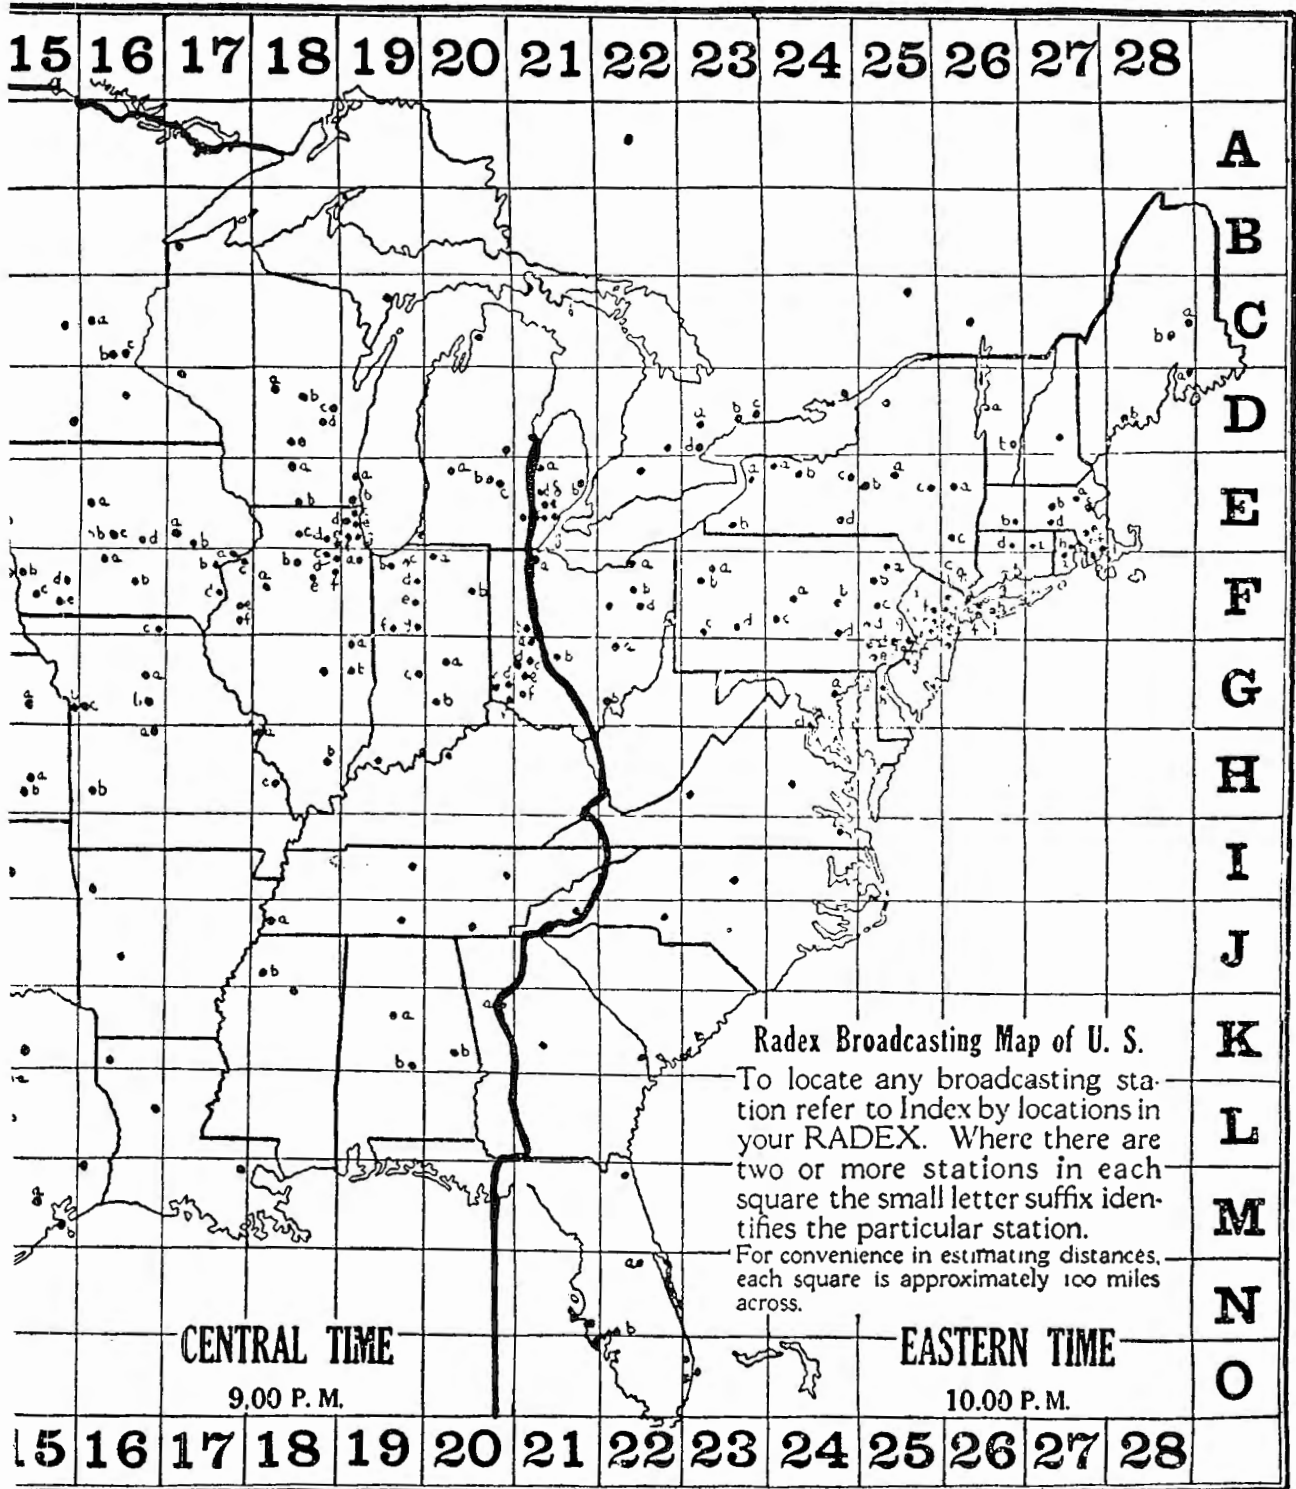

Radio is in a constant process of change. New developments and changes in stations, are taking place monthly. If you are one of those who like to be intelligent in your interests, you cannot afford to miss a single copy of this magazine.

RADEX is published monthly excepting in July and August. The price is 25c per copy. Subscription prices are shown in coupon on opposite page. Fill it out and mail it at once.

We can provide you with a beautiful leatherette cover stamped in gold to protect your RADEX from wear, give solid backing for making entries and add attractiveness to your set. Price, 50c each or we will give one free as shown on coupon.