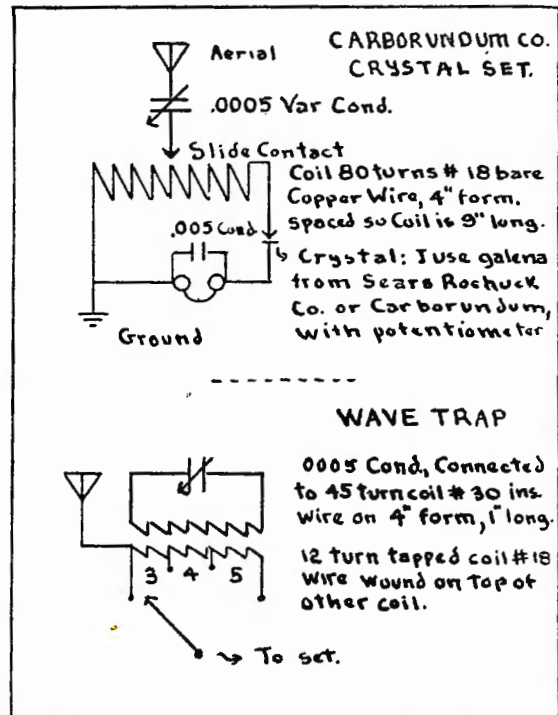

"My aerial is mounted upon the ridge pole of the bungalow type house in which I live. It consisted at that time of a twenty-two foot pole. I made two wooden triangles three feet in length on each

side. One was suspended at the top of the pole, the other at the bottom, the pole passing through the center of each triangle. The aerial wire, No. 12 enamelled copper started at one corner of the top triangle, came down to the lower, went across to another corner, up to the top triangle again over and down again, and then to my set. One solid wire was used directly to the set. It was approximately 100 feet in total length.

"Cottage City is located about a mile from the north-eastern edge of the District of Columbia and has an elevation of about 40 feet above sea level. The strata underlying the top soil at a depth of three to four feet is a coarse wet gravel as if a river once coursed through here. This may explain why my water-pipe ground was so efficient.

"I used a .005 mfd. condenser across the phones. When I shorted out one pair of phones this meant that I had the .005 condenser straight across the Baldwin phones with which I did my listening.

"I omitted to mention a midget condenser which was in parallel with the .0005 condenser of the aerial circuit.

"At the extreme right, as you look at the photograph, is the dial of the aerial condenser. Just to the left of this at the

(Continued on page 63)